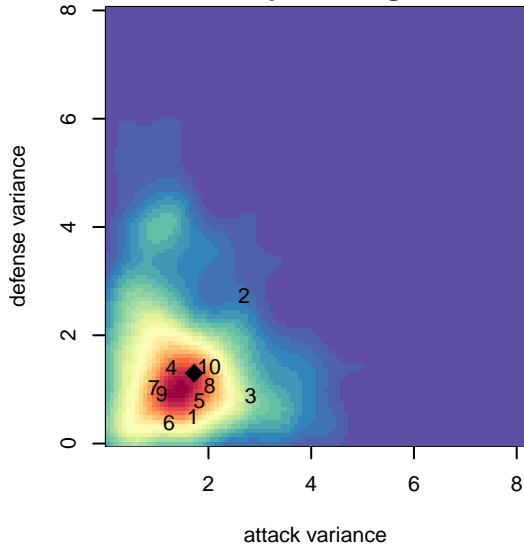

Washington Timbers White 1 G04

Washington Timbers
 Vancouver, WA
 G04 total strength=1256
 attack=4.81 defense=4.91
 fall league = PTT G04 Div 1 Red
 spr league = Spr OYS G04 Div 1 Red

alt names used:
 WA Timbers 04G White 1
 WA Timbers 04G White 1
 WA TIMBERS G 04 WHITE 1 (WA)
 WASHINGTON TIMBERS FC 04G WHITE 1
 WTFC G04 White 1
 WA Timbers 04G White 1

Venues played:
 2017 Beaverton Cup U14 Bronze
 2017 Bend Premier Cup Nadia Nadim (Silver) [
 2017 Summer Slam Division 1 Gold
 2017 PTT G04 Division 1 Red
 2017 OYS PTT Presidents Cup G04
 2017 Spr OYS G04 Division 1 Red

Washington Timbers White 1 G04
 Dots are actual minus expected GF (blue circles) and GA (red triangles).
 Blue line is smoothed change in attack strength. Red is smoothed change in defense strength.

**attack and defense variance (black dot)
relative to other teams
and top 10 in region**