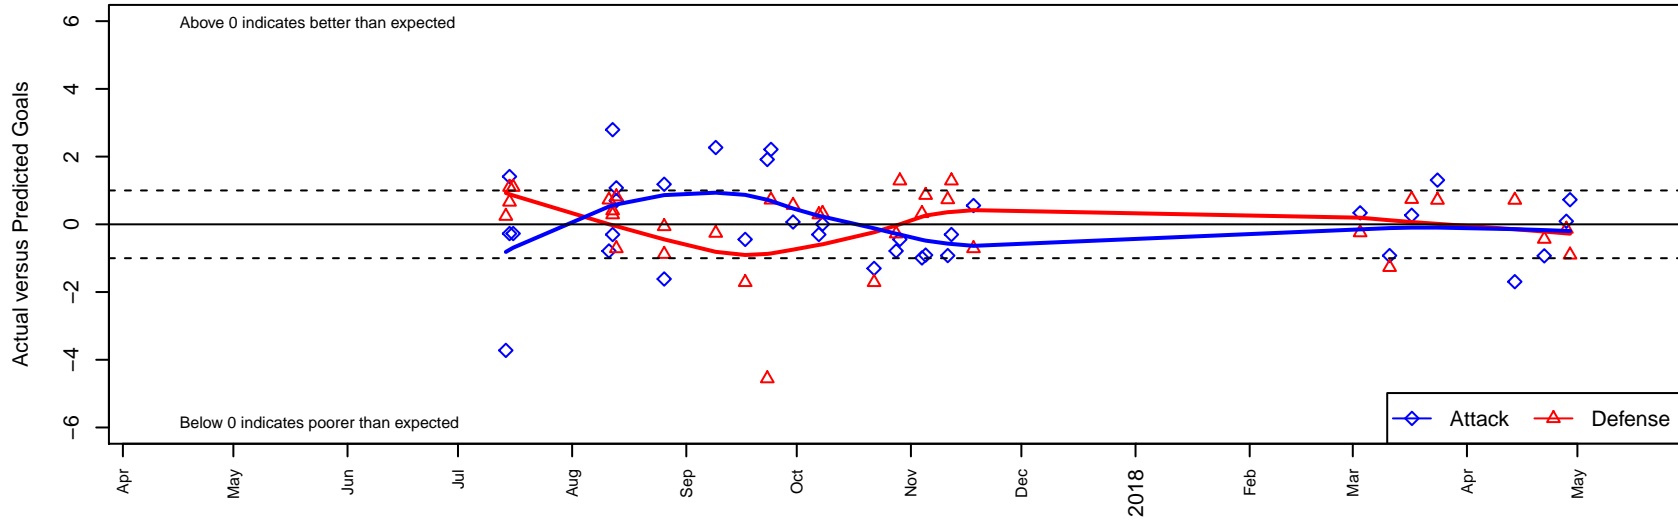

Washington Timbers White 1 G04

Washington Timbers
 Vancouver, WA
 G04 total strength=1256
 attack=4.81 defense=4.91
 fall league = PTT G04 Div 1 Red
 spr league = Spr OYS G04 Div 1 Red

alt names used:
 WA Timbers 04G White 1
 WA Timbers 04G White 1
 WA TIMBERS G 04 WHITE 1 (WA)
 WASHINGTON TIMBERS FC 04G WHITE 1
 WTFC G04 White 1
 WA Timbers 04G White 1

Venues played:
 2017 Beaverton Cup U14 Bronze
 2017 Bend Premier Cup Nadia Nadim (Silver) [
 2017 Summer Slam Division 1 Gold
 2017 PTT G04 Division 1 Red
 2017 OYS PTT Presidents Cup G04
 2017 Spr OYS G04 Division 1 Red

Washington Timbers White 1 G04
 Dots are actual minus expected GF (blue circles) and GA (red triangles).
 Blue line is smoothed change in attack strength. Red is smoothed change in defense strength.

**attack and defense variance (black dot)
relative to other teams
and top 10 in region**