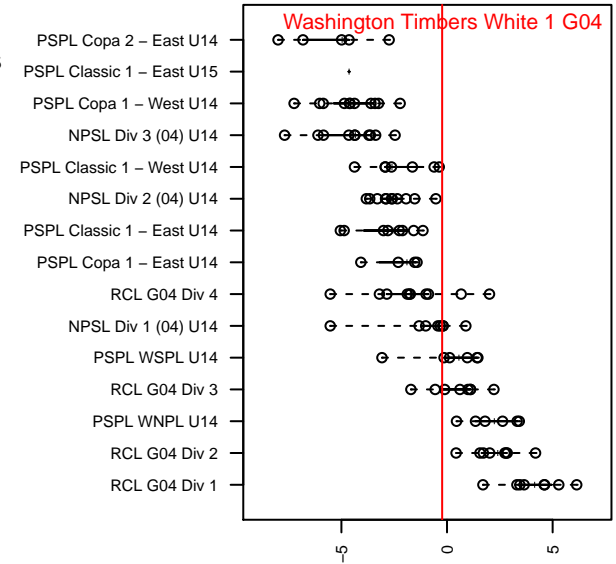

**attack and defense rating
relative to others at age
and all opponents in last 13 months**