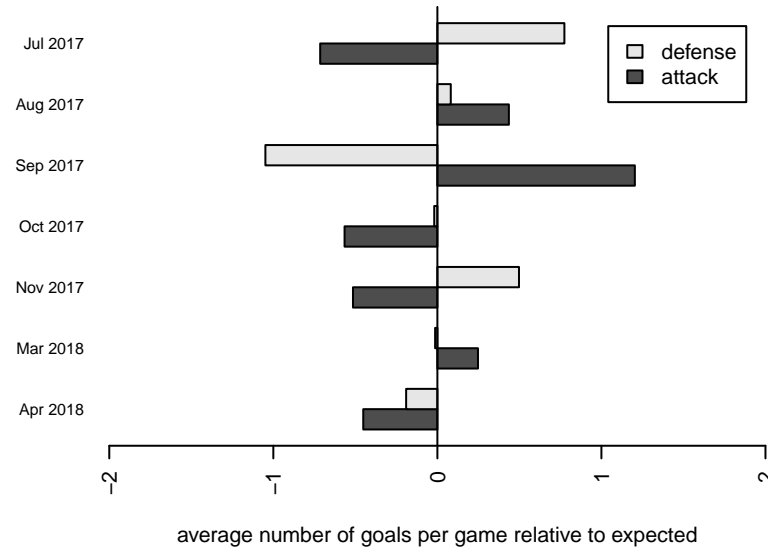

Performance relative to 13 month average