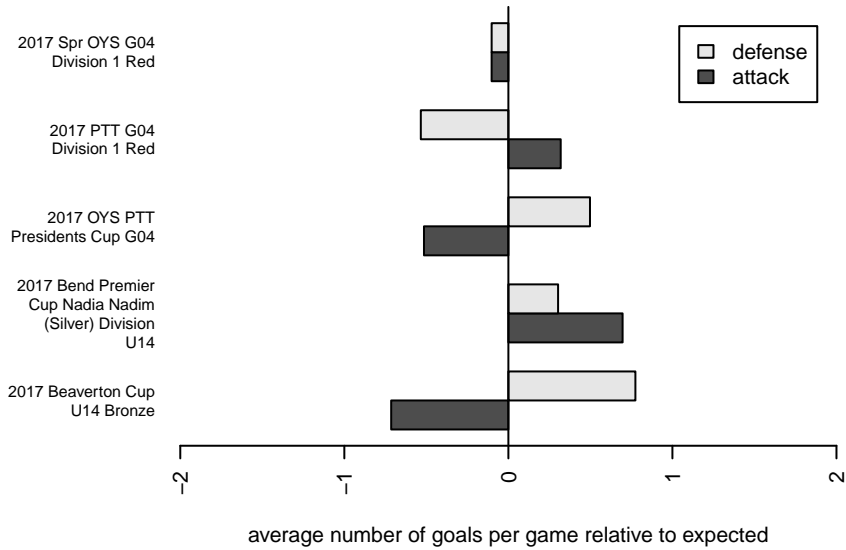

Performance relative to 13 month average