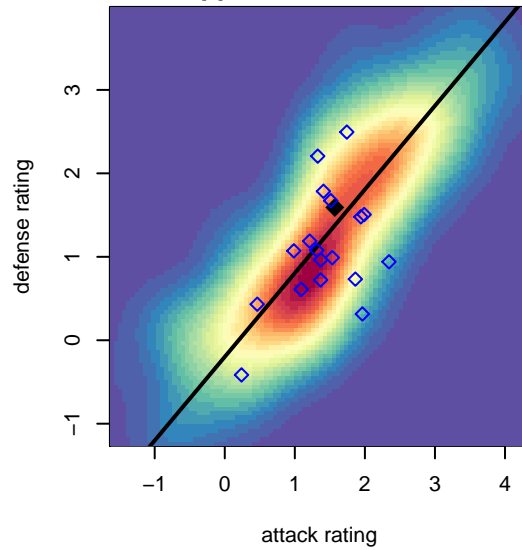

**attack and defense rating
relative to others at age
and all opponents in last 13 months**